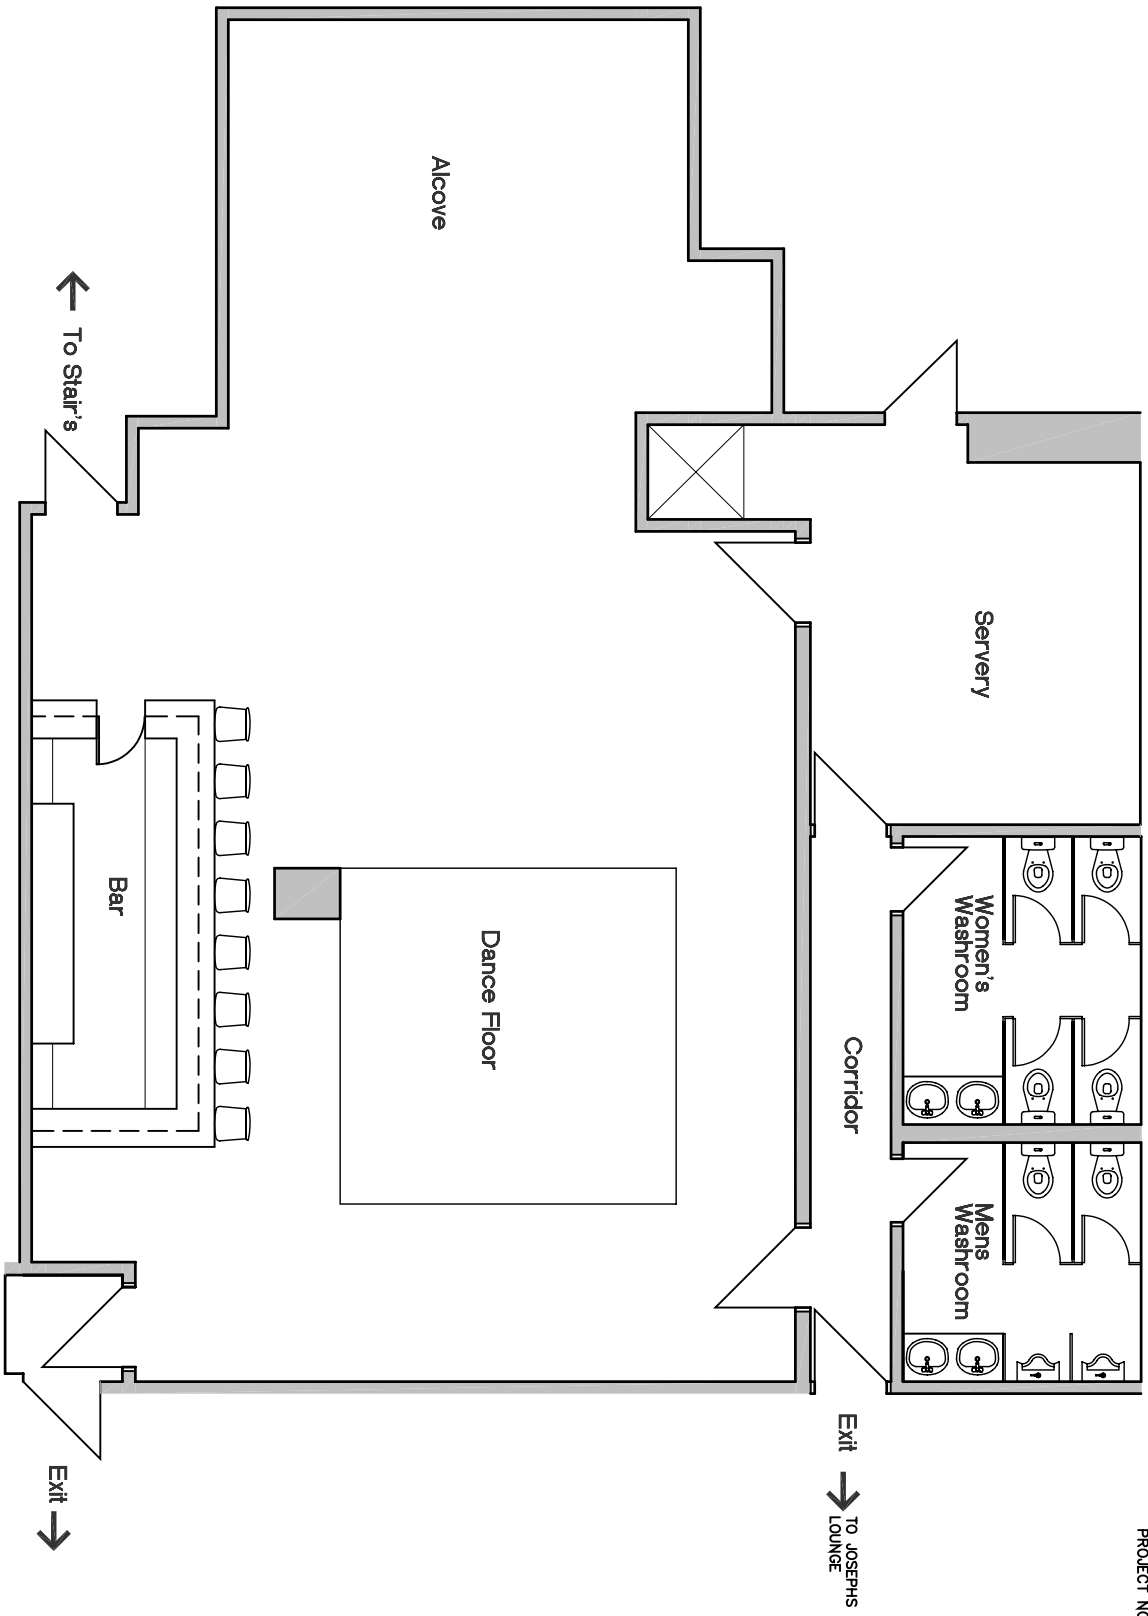

PROJECT NORTH

Second Floor Rideau Room

SCALE=1/8"=1'-0"